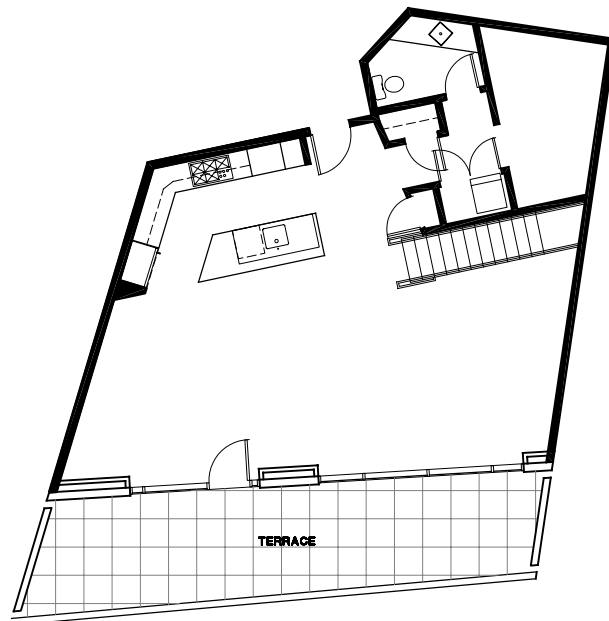

TERRACE RESIDENCE 606 ON 12TH AVENUE
1,721 square feet

NORTH