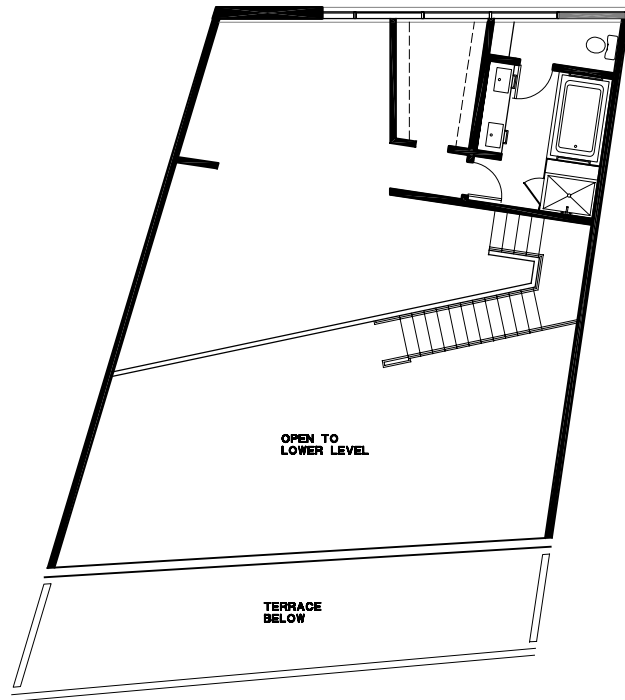

TERRACE RESIDENCE 606 ON 12TH AVENUE
1,721 square feet

NORTH