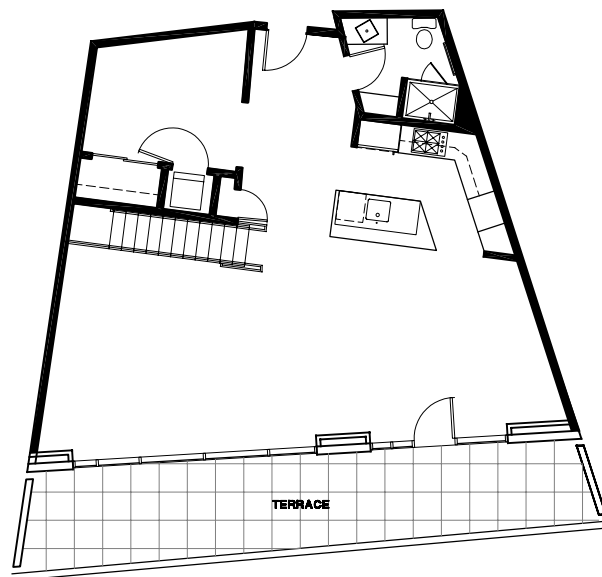

TERRACE RESIDENCE 607 ON 12TH AVENUE

1,785 square feet

NORTH