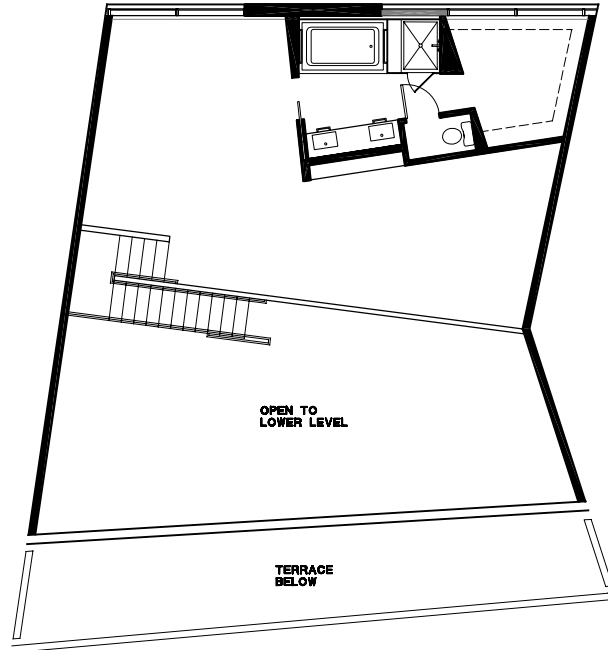

TERRACE RESIDENCE 607 ON 12TH AVENUE

1,785 square feet

NORTH